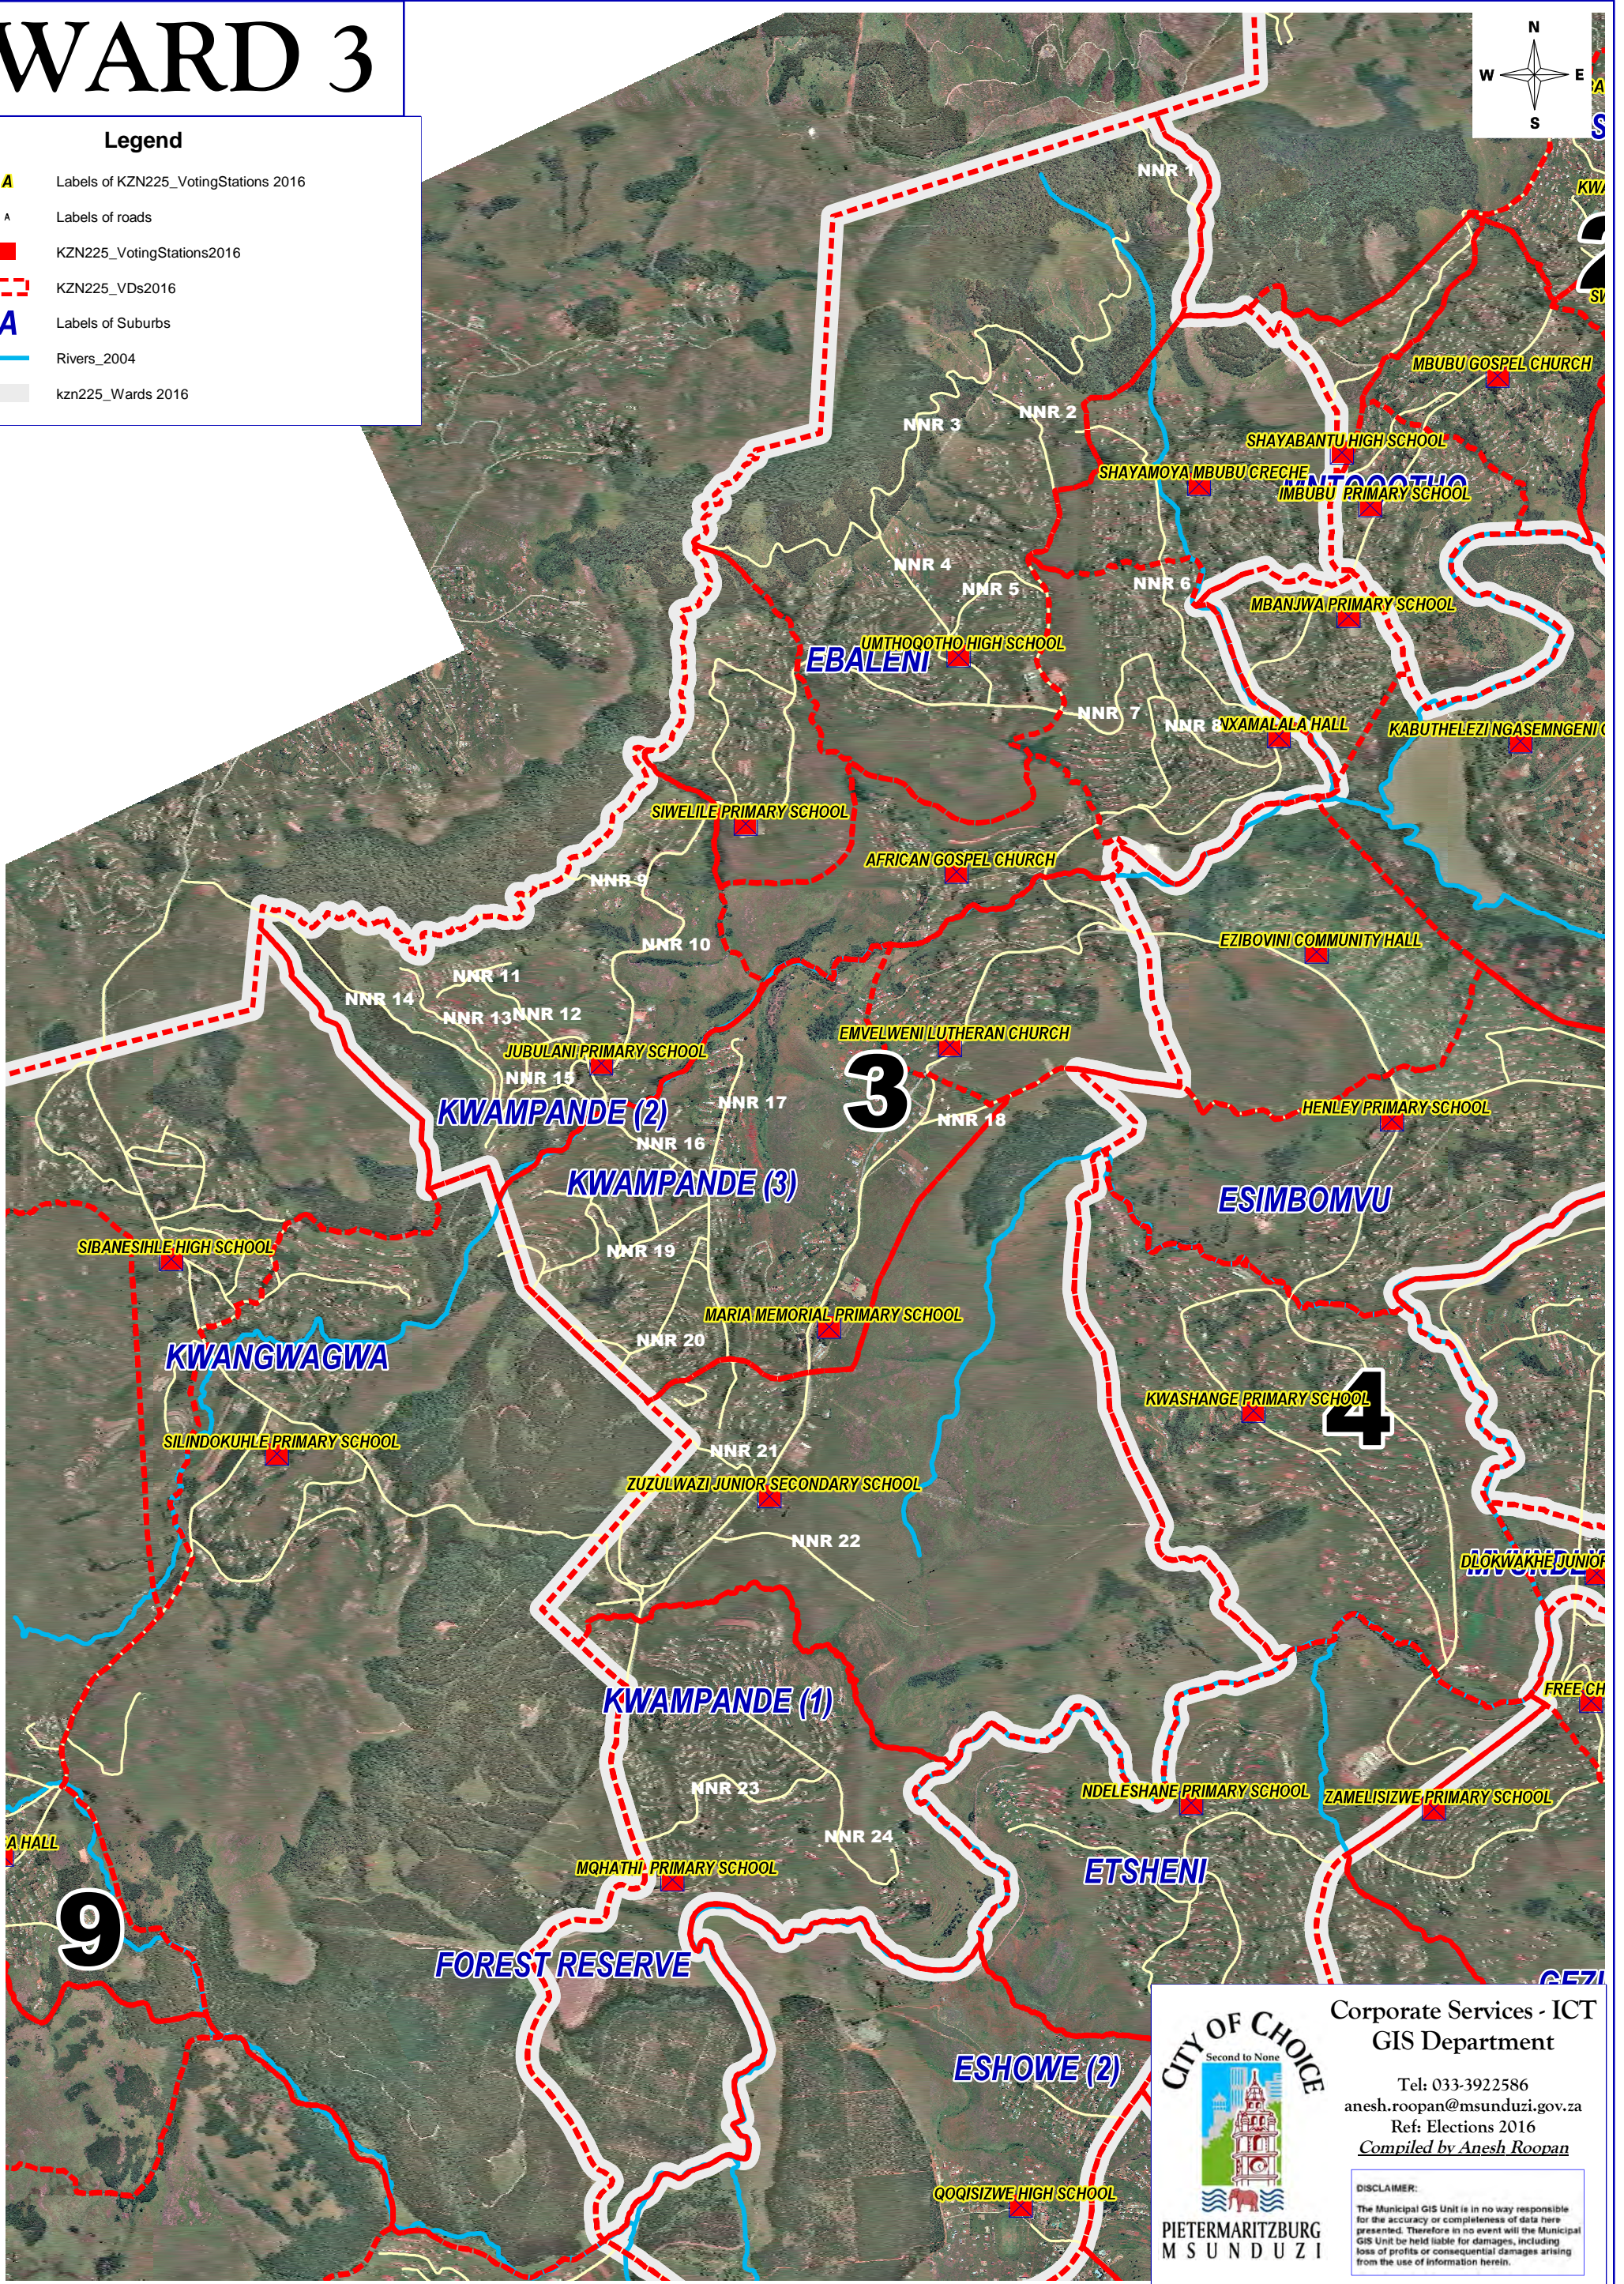

WARD 3

Legend

- ▲ Labels of KZN225_VotingStations 2016
- A Labels of roads
- KZN225_VotingStations2016
- KZN225_VDs2016
- A Labels of Suburbs
- Rivers_2004
- kzn225_Wards 2016

CITY OF CHOICE
Second to None